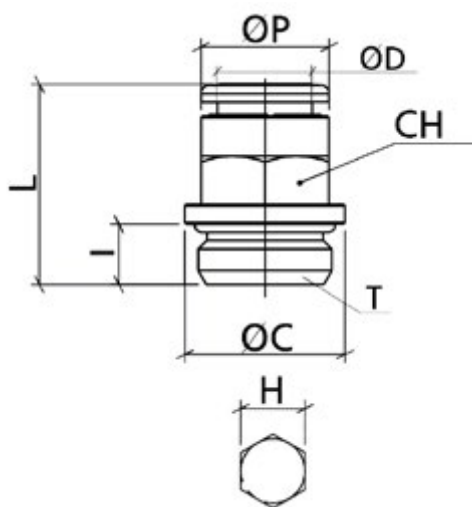

Data Sheet

Article number: 589OTRC06G01

Description: Metal Push-in fitting, straight, $\varnothing 6$ / G1/8", w. o-ring
Type: OTRC06G01, Nickel plated brass

Measures

= G1/8"	Weight = 9
= 14	
= 12	
= 5.5	
= 19.5	
= 12	
= 6	
= 4	